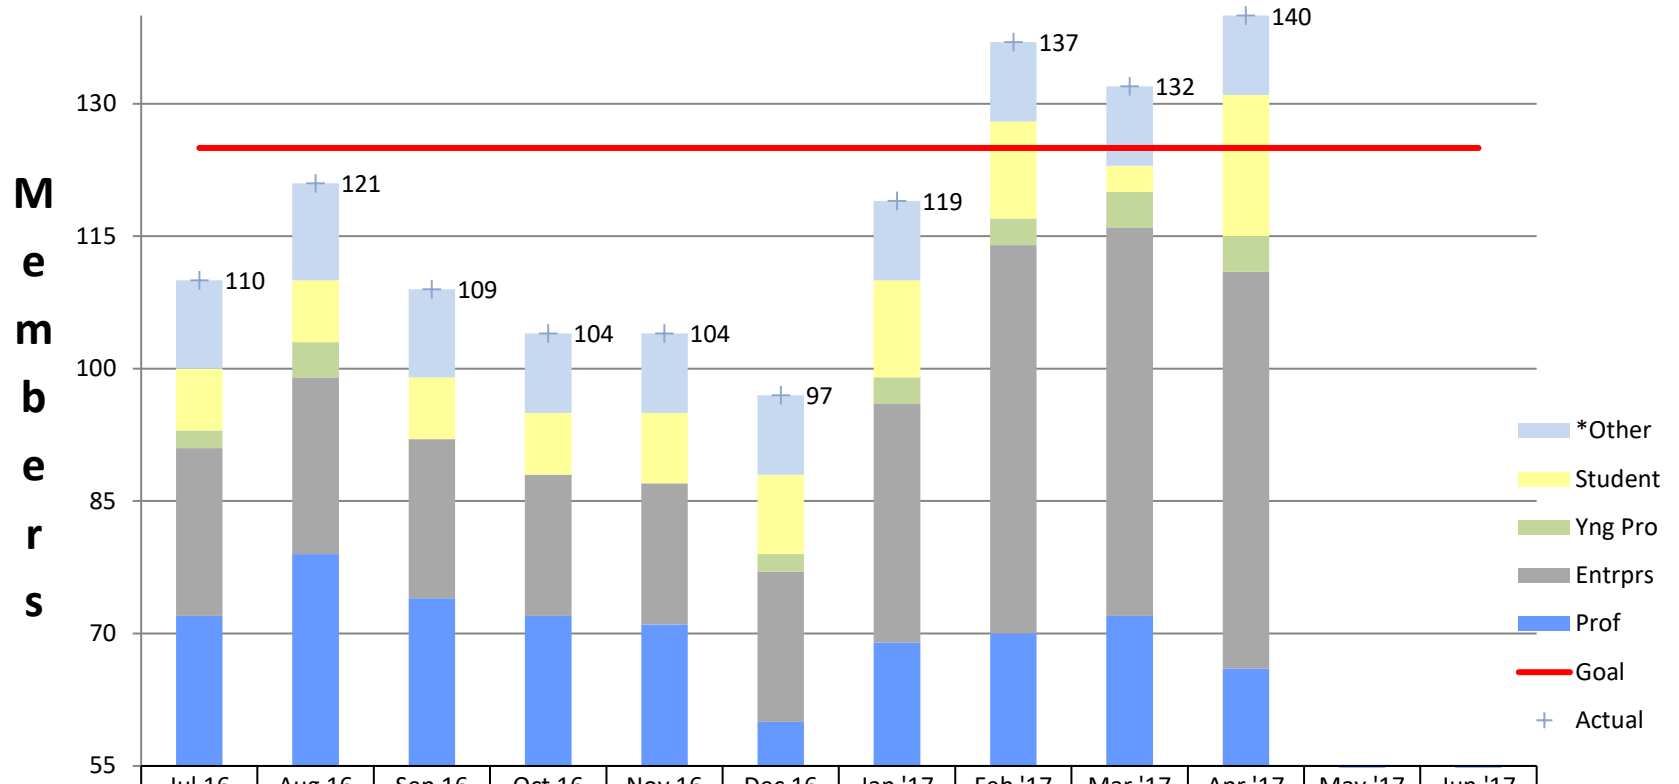

Membership as of January 31, 2017

	Jul 16	Aug 16	Sep 16	Oct 16	Nov 16	Dec 16	Jan '17	Feb '17	Mar '17	Apr '17	May '17	Jun '17
*Other	10	11	10	9	9	9	9	9	9	9	0	0
Student	7	7	7	7	8	9	11	11	3	16	0	0
Yng Pro	2	4	0	0	0	2	3	3	4	4	0	0
Entrprs	19	20	18	16	16	17	27	44	44	45	0	0
Prof	72	79	74	72	71	60	69	70	72	66	0	0
Goal	125	125	125	125	125	125	125	125	125	125	125	125
+ Actual	110	121	109	104	104	97	119	137	132	140	0	0